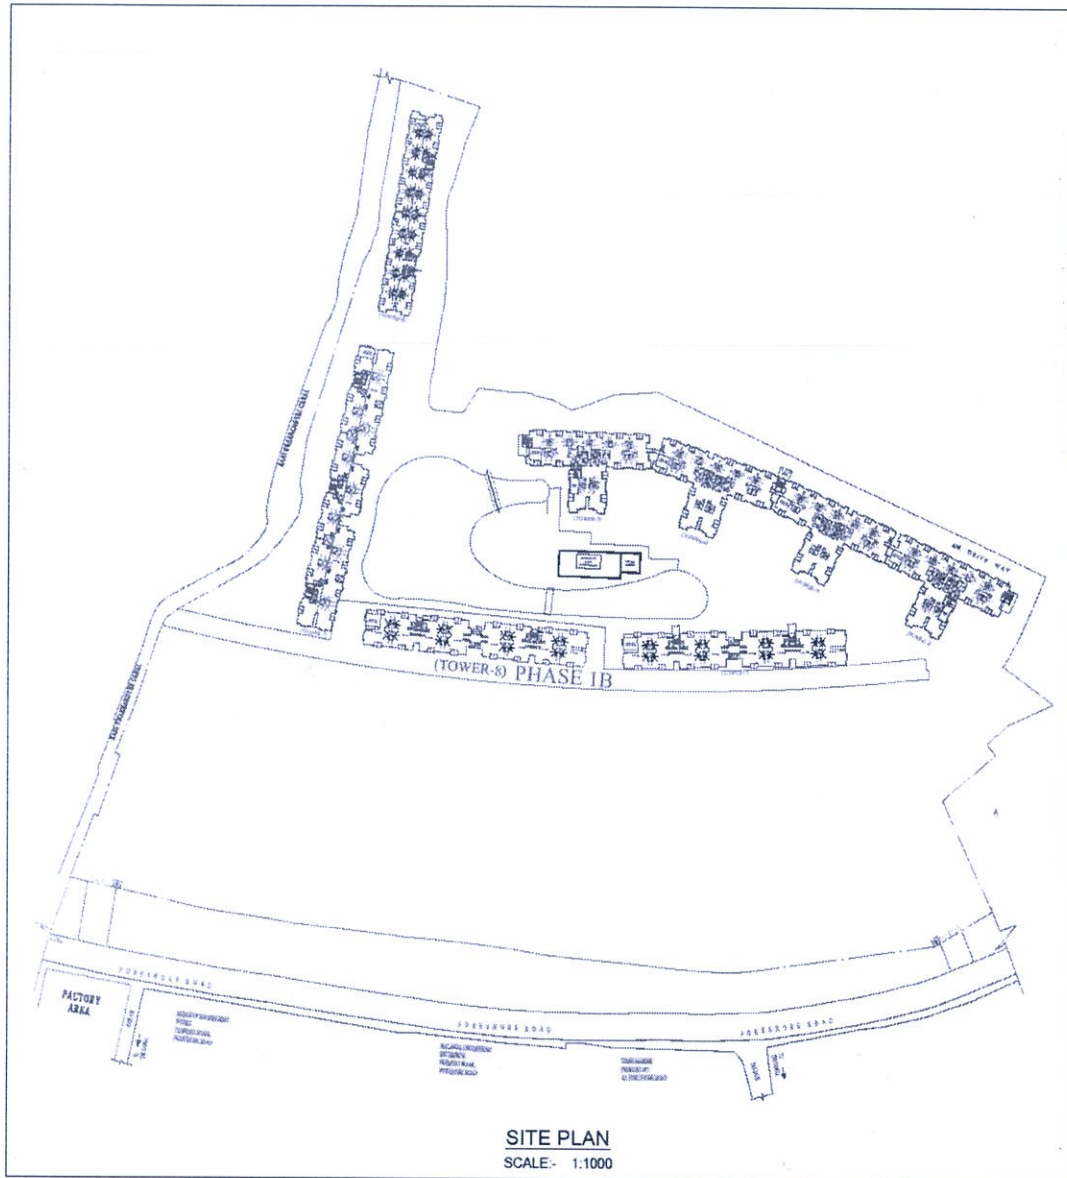

**LOCATION DETAILS**

Location details of Municipal Premises No. 39/1, Shalimar Road under Police Station Shibpur, Ward No. 39, within the limits of Howrah Municipal Corporation, District Howrah, Pin Code-711103, West Bengal, With Project Name **Solaris Shalimar Phase 1B** with clear demarcation of land dedicated for the project along with its boundaries including the latitude and longitude of the project.

**The latitude and longitude of the center of the project:**

LATITUDE	LONGITUDE
22°33'13.20"N	88°18'41.31"E

Place: Kolkata

Date: 01.11.2023

Page 1 of 1

Yours Faithfully  
EDEN REALTY VENTURES PVT. LTD.

*[Signature]*  
Director